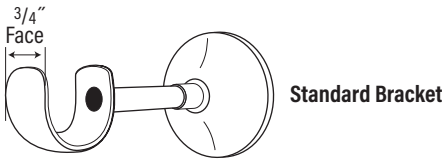

1 3/16" Select Metal - Brass Bracket and Accessory Details

Standard Bracket

Standard Single, Double, Extended, By-Pass, & Extended By-Pass Brackets

Adjustable Swivel Bracket

Urban Bracket

Urban Wall Bracket with By-Pass Option

Urban Double Wall Bracket with By-Pass Option

Inside Mount Recess Bracket

Square Single, Double, & Extended Brackets

Connector Support Wall Bracket

French Return Elbow

French Return Length = 5" Measured from end to center of bracket knob