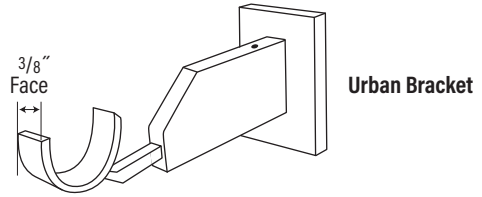

1 3/16" Select Metal - Brass Bracket and Accessory Details

Standard Bracket

Standard Single, Double, Extended, By-Pass, & Extended By-Pass Brackets

Adjustable Swivel Bracket

Urban Bracket

Urban Wall Bracket with By-Pass Option

Urban Double Wall Bracket with By-Pass Option

Inside Mount Recess Bracket

Square Single, Double, & Extended Brackets

Connector Support Wall Bracket

French Return Elbow

French Return Length = 5" Measured from end to center of bracket knob