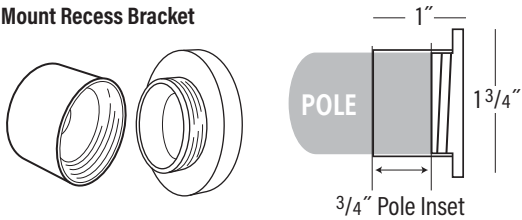

1 3/16" Select Metal - Brass Bracket and Accessory Details

Standard Bracket

Standard Single, Double, Extended, By-Pass, & Extended By-Pass Brackets

Adjustable Swivel Bracket

Urban Bracket

Urban Wall Bracket with By-Pass Option

Urban Double Wall Bracket with By-Pass Option

Inside Mount Recess Bracket

Square Single, Double, & Extended Brackets

Connector Support Wall Bracket

French Return Elbow

French Return Length = 5" Measured from end to center of bracket knob