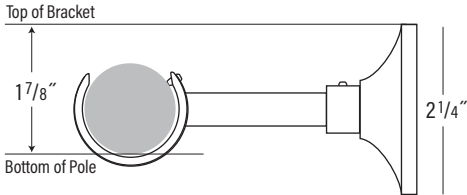

1 3/16" Select Metal - Brass Bracket and Accessory Details

Standard Bracket

Standard Single, Double, Extended, By-Pass, & Extended By-Pass Brackets

Adjustable Swivel Bracket

Urban Bracket

Urban Wall Bracket with By-Pass Option

Urban Double Wall Bracket with By-Pass Option

Inside Mount Recess Bracket

Square Single, Double, & Extended Brackets

Connector Support Wall Bracket

French Return Elbow

French Return Length = 5" Measured from end to center of bracket knob