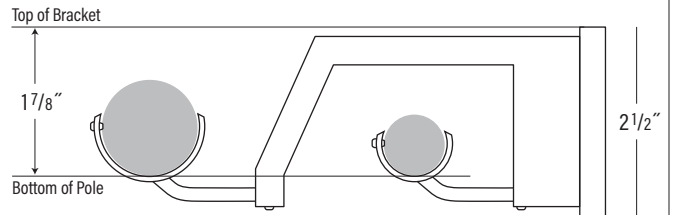

1 3/16" Select Metal - Brass Bracket and Accessory Details

Standard Bracket

Standard Single, Double, Extended, By-Pass, & Extended By-Pass Brackets

Adjustable Swivel Bracket

Urban Bracket

Urban Wall Bracket with By-Pass Option

Urban Double Wall Bracket with By-Pass Option

Inside Mount Recess Bracket

Square Single, Double, & Extended Brackets

Connector Support Wall Bracket

French Return Elbow

French Return Length = 5" Measured from end to center of bracket knob