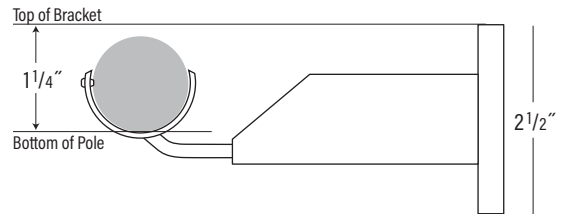

1 3/16" Select Metal - Brass Bracket and Accessory Details

Standard Bracket

Standard Single, Double, Extended, By-Pass, & Extended By-Pass Brackets

Adjustable Swivel Bracket

Urban Bracket

Urban Wall Bracket with By-Pass Option

Urban Double Wall Bracket with By-Pass Option

Inside Mount Recess Bracket

Square Single, Double, & Extended Brackets

Connector Support Wall Bracket

French Return Elbow

French Return Length = 5" Measured from end to center of bracket knob