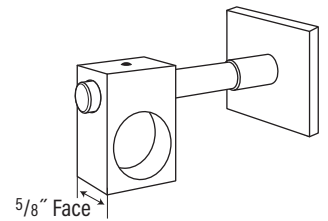

1 3/16" Select Metal - Brass Bracket and Accessory Details

Standard Bracket

Standard Single, Double, Extended, By-Pass, & Extended By-Pass Brackets

Adjustable Swivel Bracket

Urban Bracket

Urban Wall Bracket with By-Pass Option

Urban Double Wall Bracket with By-Pass Option

Inside Mount Recess Bracket

Square Single, Double, & Extended Brackets

Connector Support Wall Bracket

French Return Elbow

French Return Length = 5" Measured from end to center of bracket knob