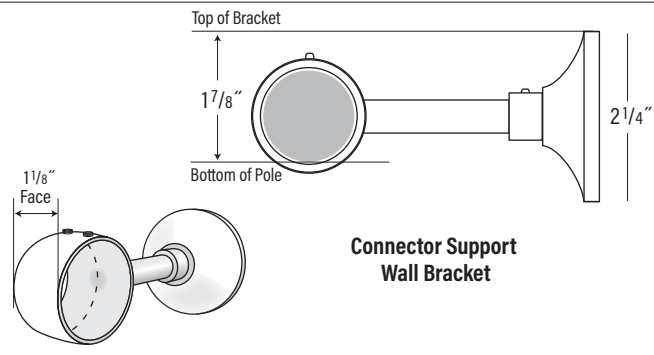

1 3/16" Select Metal - Brass Bracket and Accessory Details

Standard Bracket

Standard Single, Double, Extended, By-Pass, & Extended By-Pass Brackets

Adjustable Swivel Bracket

Urban Bracket

Urban Wall Bracket with By-Pass Option

Urban Double Wall Bracket with By-Pass Option

Inside Mount Recess Bracket

Square Single, Double, & Extended Brackets

Connector Support Wall Bracket

French Return Elbow

French Return Length = 5" Measured from end to center of bracket knob