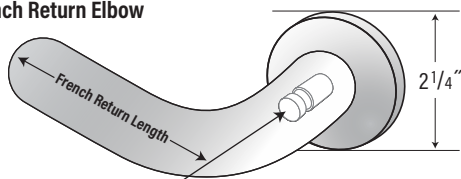

1 3/16" Select Metal - Brass Bracket and Accessory Details

Standard Bracket

Standard Single, Double, Extended, By-Pass, & Extended By-Pass Brackets

Adjustable Swivel Bracket

Urban Bracket

Urban Wall Bracket with By-Pass Option

Urban Double Wall Bracket with By-Pass Option

Inside Mount Recess Bracket

Square Single, Double, & Extended Brackets

Connector Support Wall Bracket

French Return Elbow

French Return Length = 5" Measured from end to center of bracket knob