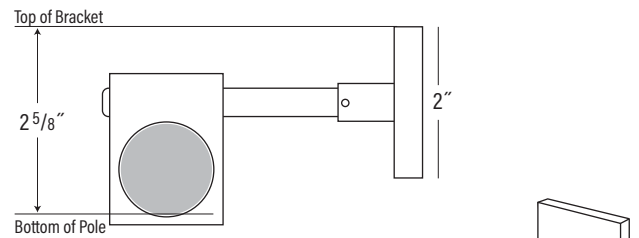

1 3/16" Select Metal - Brass Bracket and Accessory Details

Standard Bracket

Standard Single, Double, Extended, By-Pass, & Extended By-Pass Brackets

Adjustable Swivel Bracket

Urban Bracket

Urban Wall Bracket with By-Pass Option

Urban Double Wall Bracket with By-Pass Option

Inside Mount Recess Bracket

Square Single, Double, & Extended Brackets

Connector Support Wall Bracket

French Return Elbow

French Return Length = 5" Measured from end to center of bracket knob