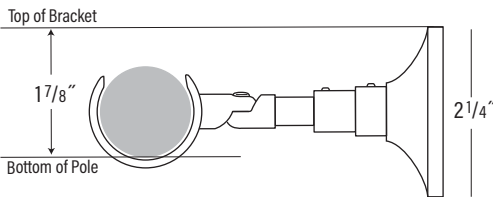

1 3/16" Select Metal - Brass Bracket and Accessory Details

Standard Bracket

Standard Single, Double, Extended, By-Pass, & Extended By-Pass Brackets

Adjustable Swivel Bracket

Urban Bracket

Urban Wall Bracket with By-Pass Option

Urban Double Wall Bracket with By-Pass Option

Inside Mount Recess Bracket

Square Single, Double, & Extended Brackets

Connector Support Wall Bracket

French Return Elbow

French Return Length = 5" Measured from end to center of bracket knob